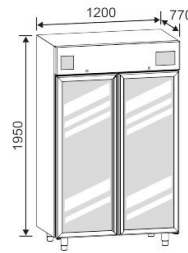

DATA SHEET

Model: **BBR 925 xPRO**

Blood Bank Refrigerator

Description

Color: White

Panel: xPRO (BBR)

- 3.5" TFT color control panel with capacitive buttons and password
- Automatic test facilities for temperature alarms and functioning status
- Backup battery for managing alarms in case of power failure
- Audible and visual alarms
- Temperature chart recorder

Technical Features

- Temperature +4°C
- Refrigeration Type Forced air
- Defrost Type Automatic, with heating resistance
- Condensate Evaporation Automatic
- Refrigerant Gas R290
- Climatic Class +16°C / +38°C (ST)
- External Dimensions (W x D x H mm) 1200 x 770 x 1950

Electrical Data

- Power Supply (V/ph/Hz) 220-230/1/50
- Power Plug Type F

Structural Features

- Structure: Upright
- External Material: Anti-bacterial coated steel white colour
- Internal Material: Stainless steel 18/10 AISI 304
- Insulation Thickness (mm): 50
- Triple-Layer Glass Door :Yes
- Automatic Door Closure: Yes
- Drawers with extractable slides: 12
- Drawer Material: Stainless steel 18/10 AISI 304
- Plastic Cross Dividers: 6 each drawer
- Blood Bag Storage Capacity (450 ml): 360